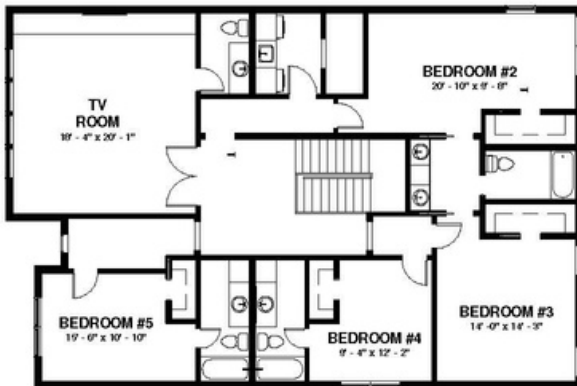

8010 Eagle Trail

Dallas, TX

FIRST FLOOR

SECOND FLOOR

5 BEDROOM
2 STORY
4 BATH
2 HALF BATH
2 CAR GARAGE
4,092 SQ. FT.